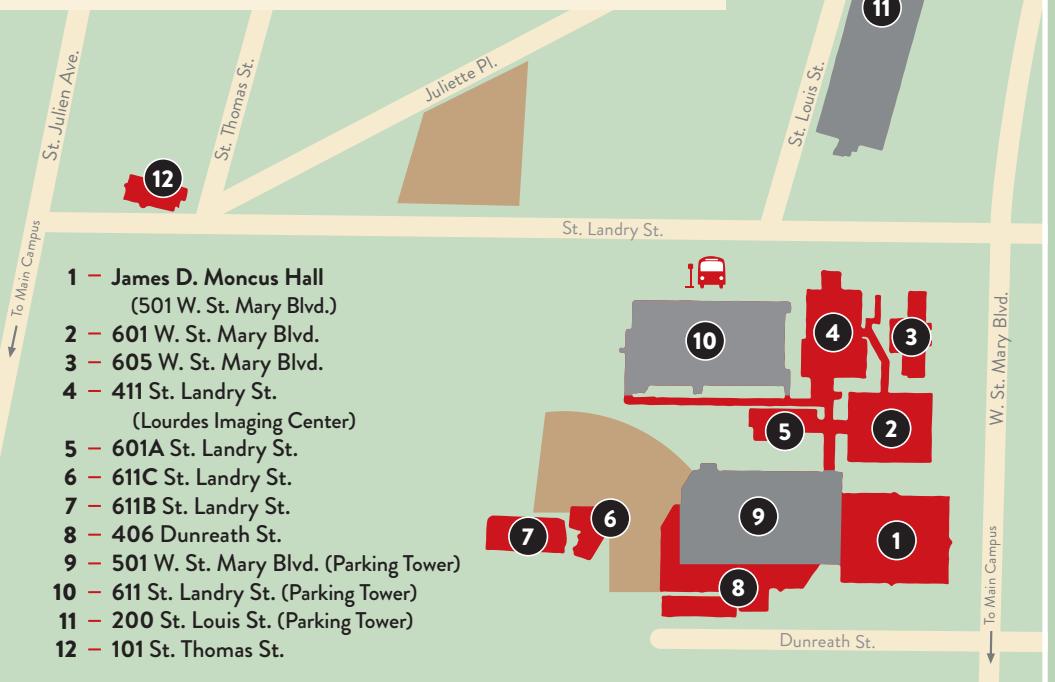

HEALTH SCIENCES CAMPUS

ParkMobile | **HOURLY PUBLIC PARKING**

Hourly paid parking is available in four designated visitor/public lots on campus.

To park in one of the public areas, use the ParkMobile app to select your desired lot and make your payment.

Permits are required for all other on-campus parking locations.

- **P1** - Girard Park Circle Parking Tower (Hourly parking on floors 1-3 only)
- **P2** - 119 W. St. Mary Blvd.
- **P3** - 101 Mildred St.
- **P4** - 498 Brook Ave.

- Future home of Our Lady of Wisdom Church & Student Center
- University Shuttle Stop
- Municipal Bus Stop
- Code Blue Phone
- Lactation Station
- Bike Path
- Walk of Honor
- University Buildings
- Residence Halls/Apartments
- Parking Towers
- Parking Lots