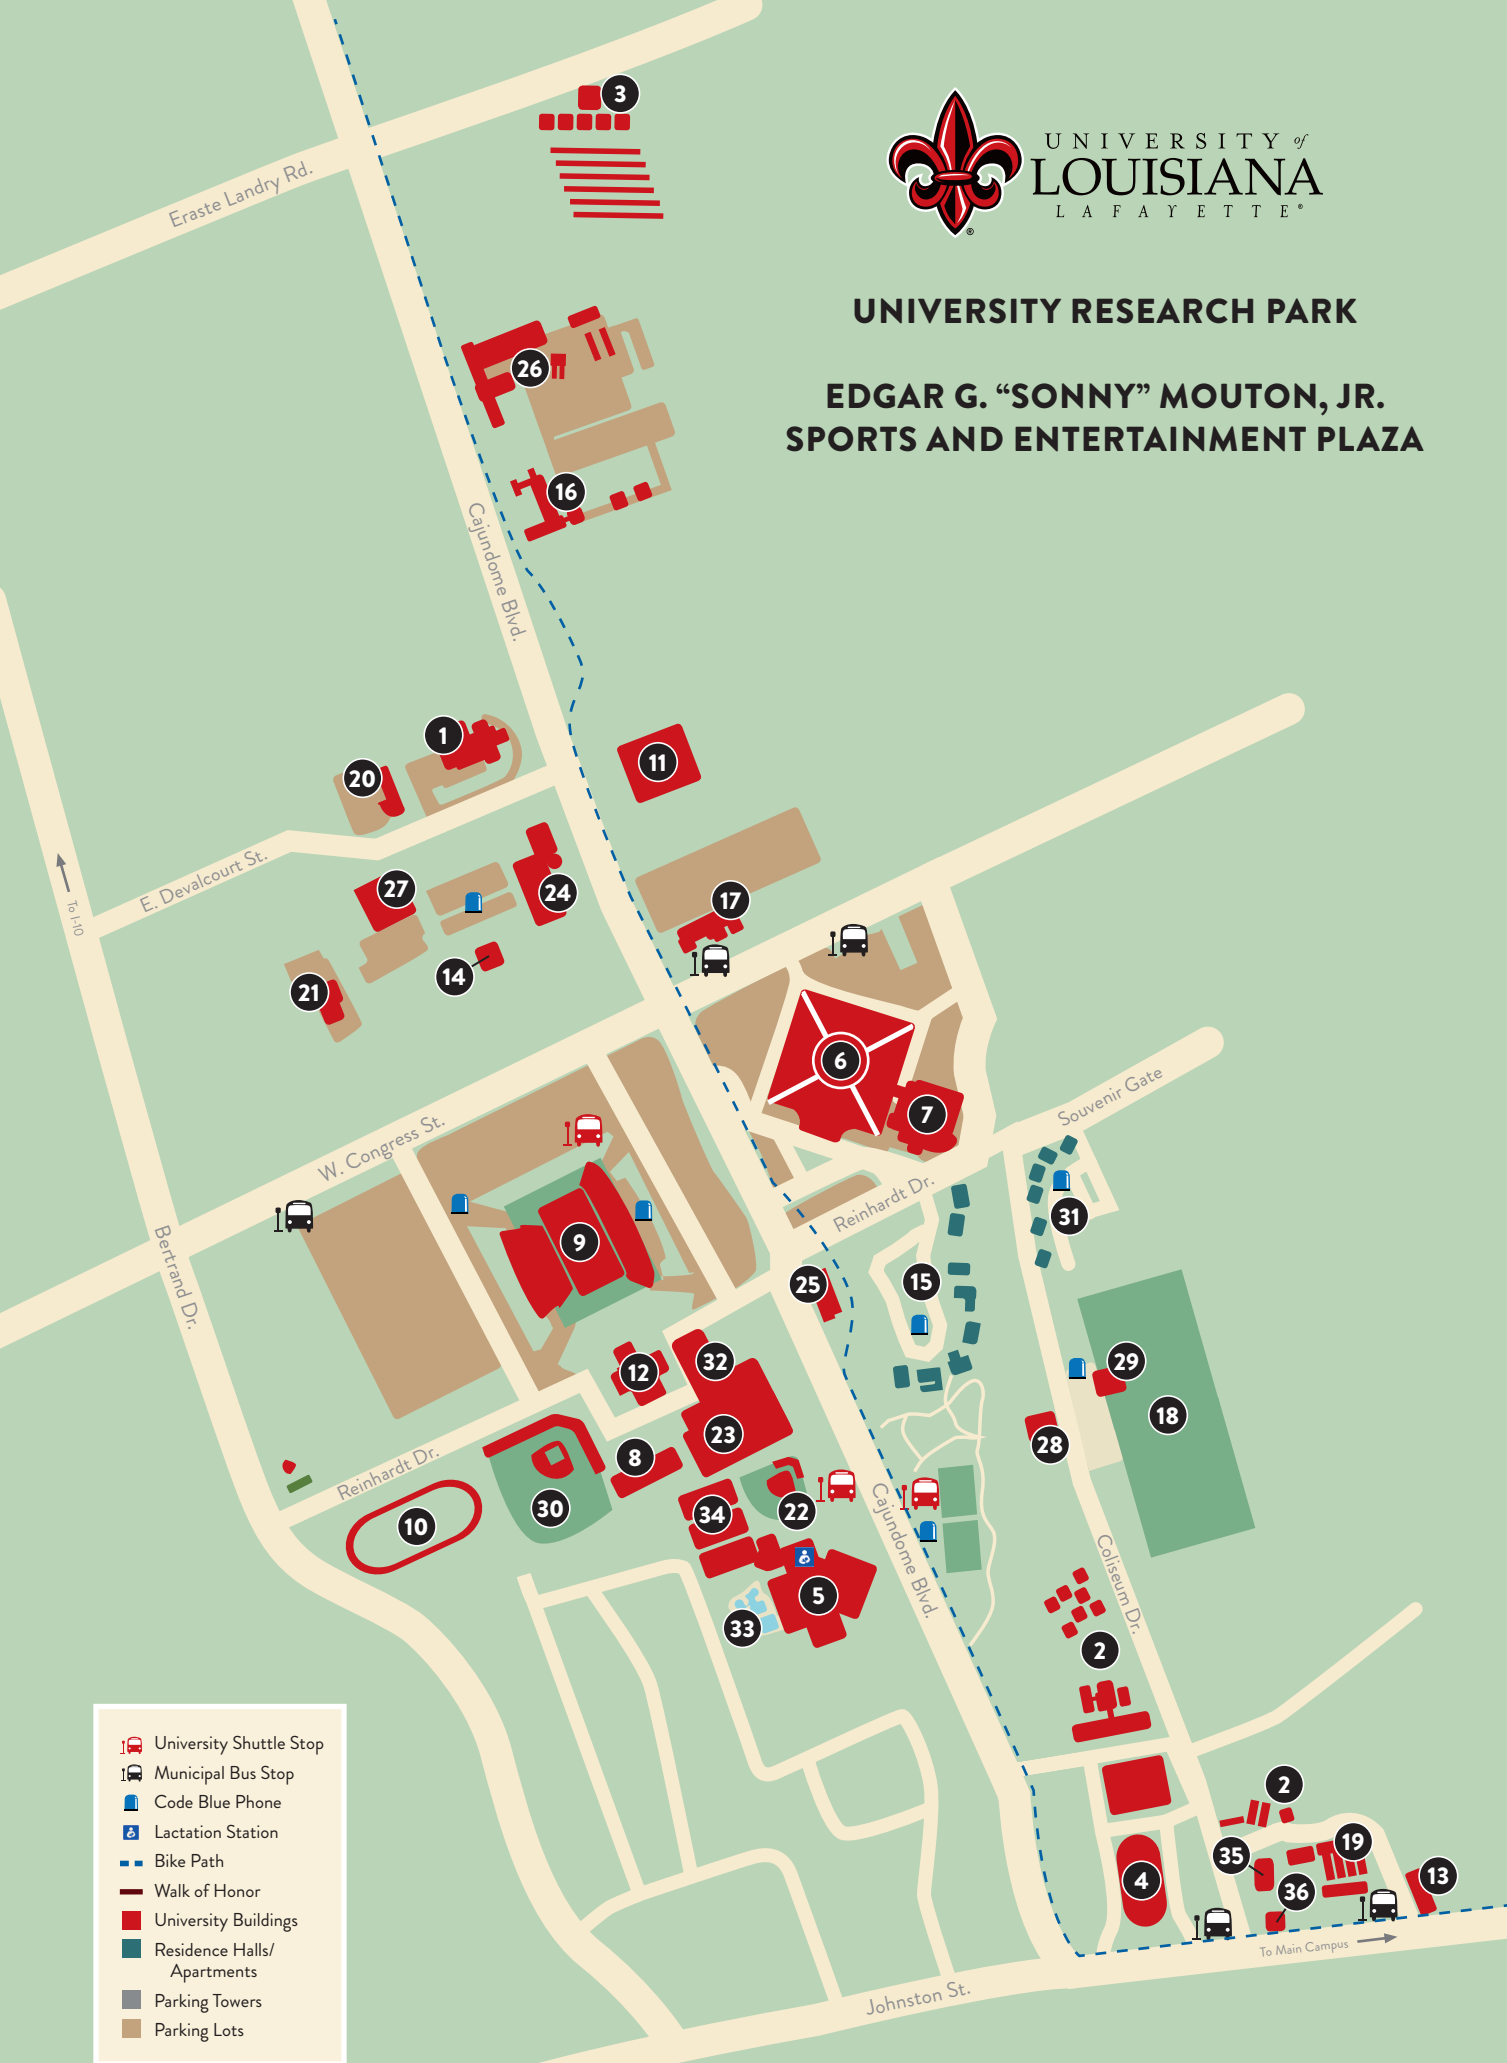

UNIVERSITY RESEARCH PARK

EDGAR G. "SONNY" MOUTON, JR. SPORTS AND ENTERTAINMENT PLAZA

- University Shuttle Stop
- Municipal Bus Stop
- Code Blue Phone
- Lactation Station
- Bike Path
- Walk of Honor
- University Buildings
- Residence Halls/ Apartments
- Parking Towers
- Parking Lots

- 1 - ABDL Abdalla Hall
- 2 - Agricultural Facilities
- 3 - Antoun Hall (Louisiana Solar Energy Lab)
- 4 - BLCK Blackham Coliseum
- 5 - BOUR Bourgeois Hall
- 6 - CD Cajundome
- 7 - Cajundome Convention Center
- 8 - TNCT Cajun Courts / Culotta Center
- 9 - Cajun Field at Our Lady of Lourdes Stadium
- 10 - Cajun Track / Soccer Complex
- 11 - CGI
- 12 - TCP Cox Athletics Center
- 13 - CRMY Creamery Building
- 14 - Early Childhood Laboratory
- 15 - Fraternity Row
- 16 - Future home of Laboratory School
- 17 - Hilton Garden Inn
- 18 - Intramural Fields
- 19 - INHC Ira Nelson Horticulture Center
- 20 - Lafayette Economic Development Authority (LEDA)
- 21 - Lafayette Primary Care Building
- 22 - Lamson Park
- 23 - Leon Moncla Indoor Practice Facility
- 24 - LITE Center
- 25 - LAC Louisiana Accelerator Center
- 26 - National Wetlands Research Center
- 27 - Picard Center
- 28 - PRSH Printing Services
- 29 - Rec Sports Complex
- 30 - Russo Park / M.L. "Tigue" Moore Field
- 31 - Sorority Row
- 32 - Student-Athlete Performance Center
- 33 - Student Aquatic Center
- 34 - Student Tennis Courts
- 35 - Whittington Annex
- 36 - Whittington-Guerniere House